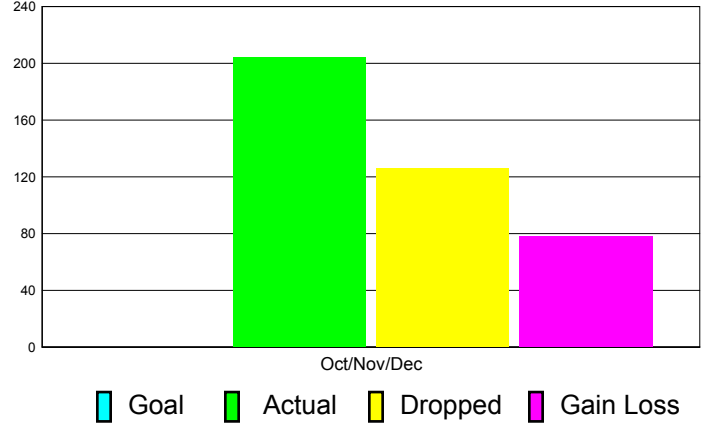

Membership Results 2011-2012

Goal, New, Dropped, Gain/Loss