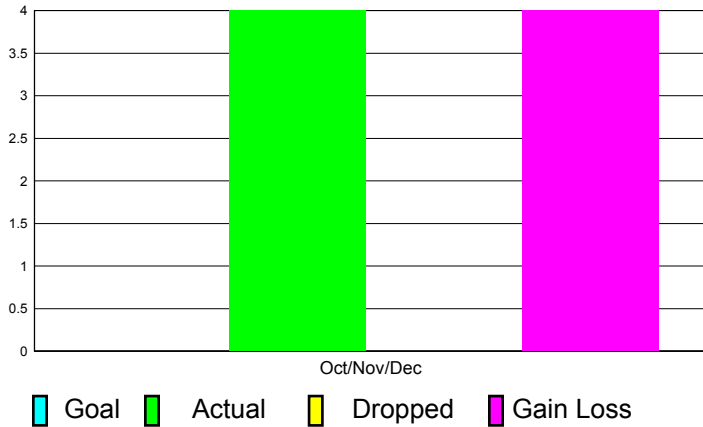

GMT Reports for District (or Undistricted) **District 383**

GMT: PAUL CHOR HO FAN

Location: CHINA

GMT CA: 5

CLUBS

Club Results
2011-2012

Clubs
2010-2011

Month	New Club Goal	Actual New Clubs	Actual Dropped Clubs	Gain/Loss of Clubs	Gain/Loss of Clubs
Oct/Nov/Dec	0	4	0	4	0
Totals	0	4	0	4	0

Club Results 2011-2012

Goal, New, Dropped, Gain/Loss

Comparison of Club Gain/Loss

Current Year Compared to the Previous Year

YTD Status Quo Clubs 2010-2011

Status Quo Clubs Compared to Status Quo Members

MEMBERSHIP