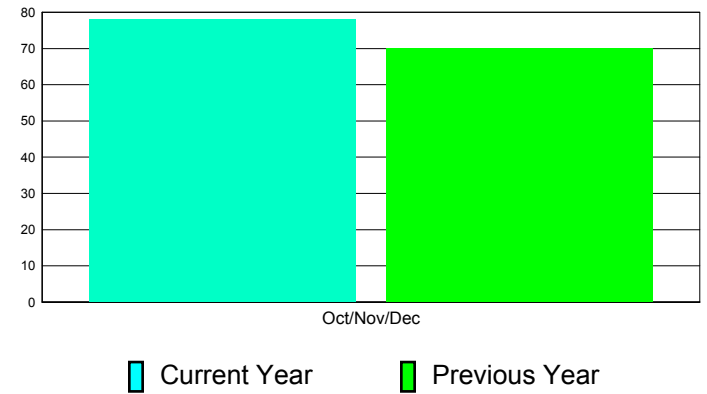

Comparison of Membership Gain/Loss

Current Year Compared to the Previous Year