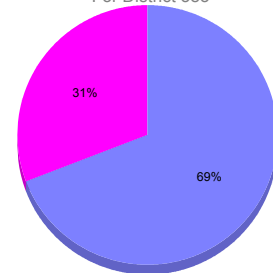

Goal, New, Dropped, Gain/Loss

Comparison of Membership Gain/Loss

Current Year Compared to the Previous Year

Gender Comparison 2010-2011

For District 383

Oct/Nov/Dec

■ Male ■ Female